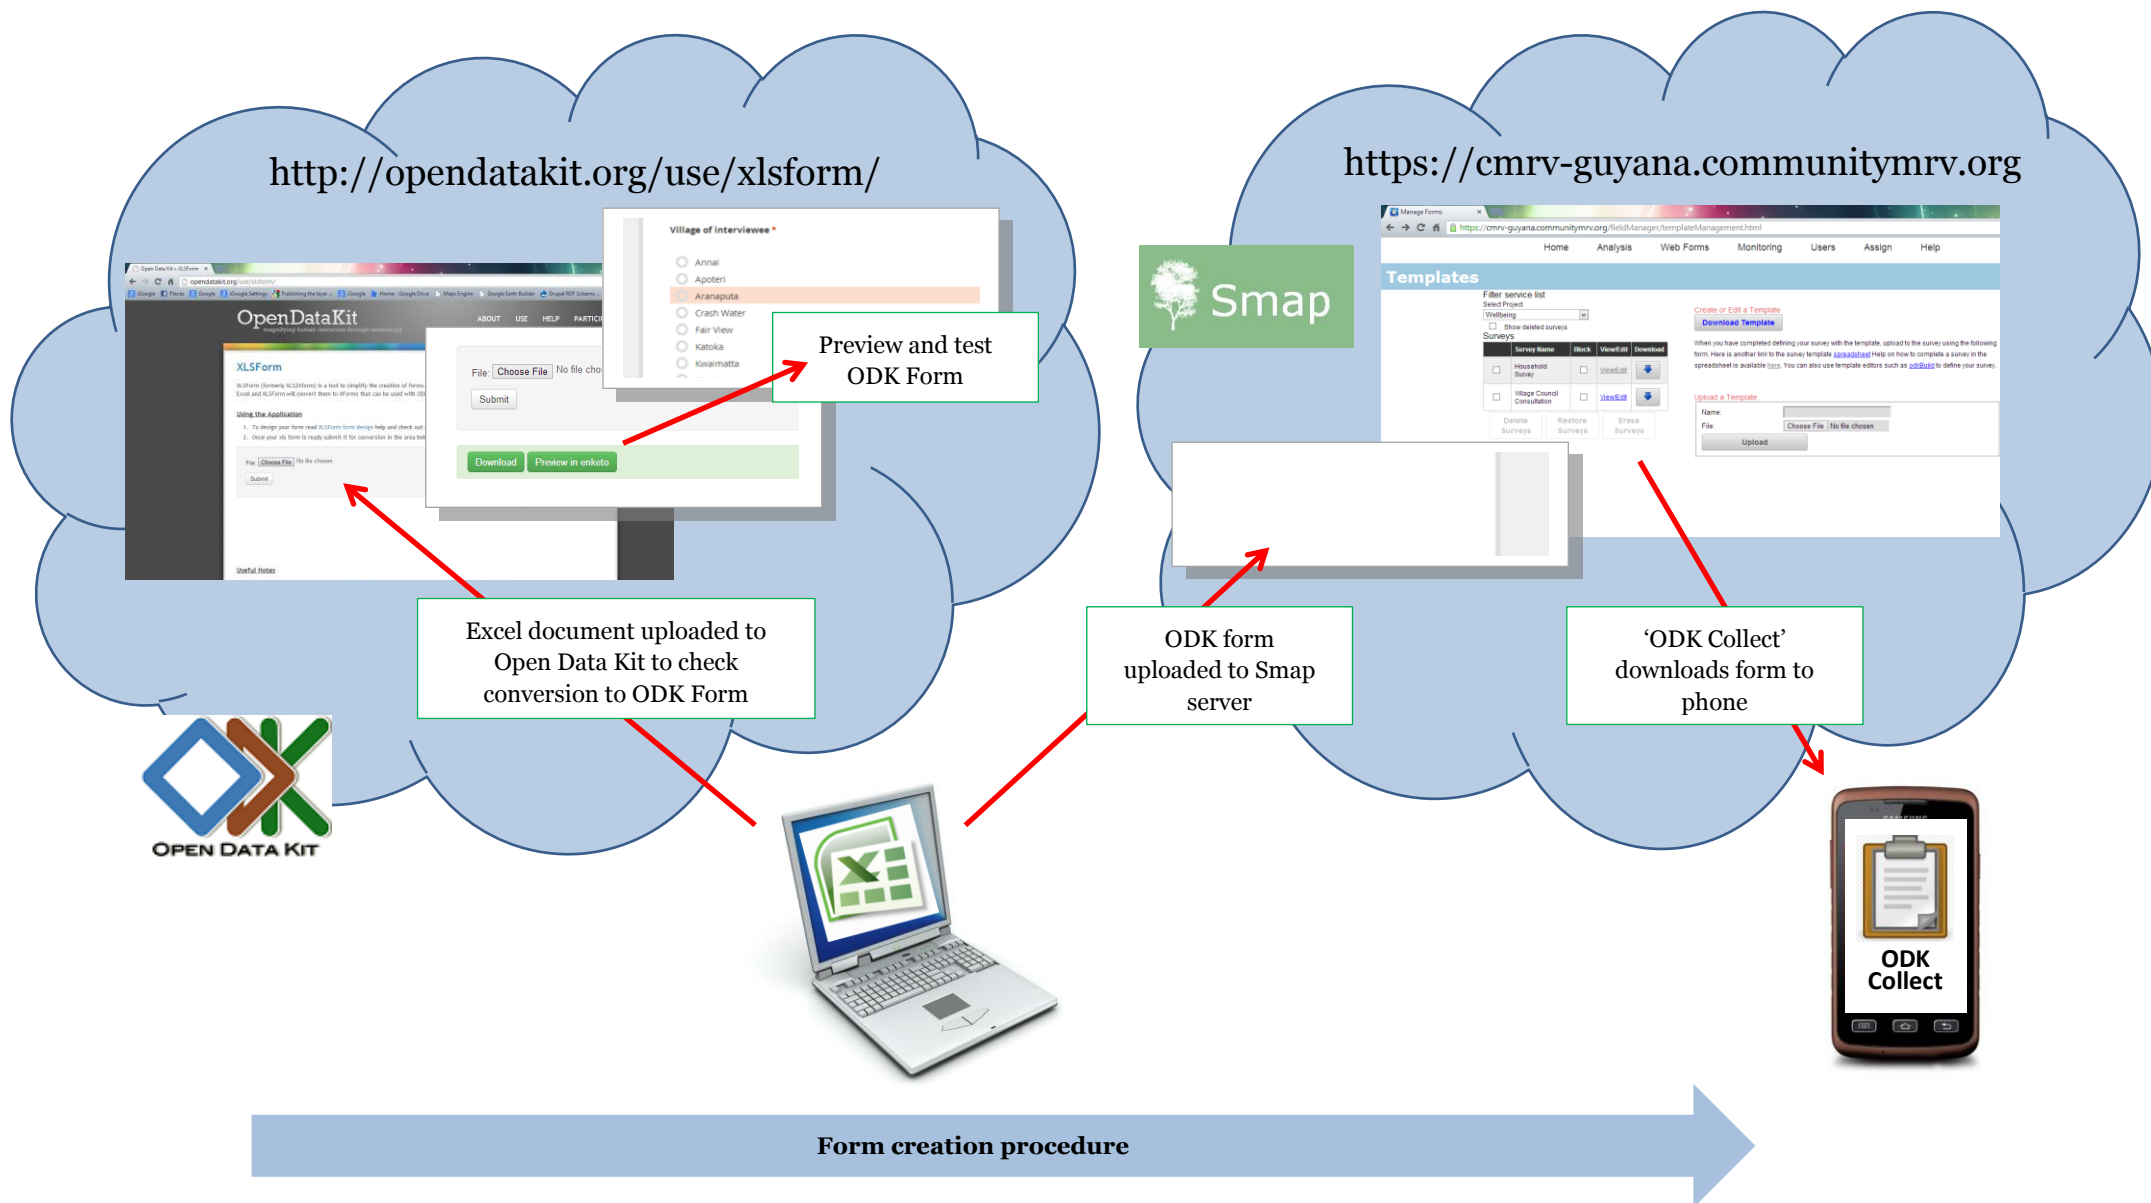

# Form creation – data flow (cloud-based)

**Note:** This flow diagram illustrates the process of using Open Data Kit (ODK) to create a form for monitoring forests, to be used on a mobile phone, and then using Smap to upload the form to a cloud-based hosting system, so that it can be accessed and downloaded by users. It is part of a set of resources on using digital technology for community based forest monitoring, hosted on GCP's Forest COMPASS website. For a full tutorial, please visit [www.forestcompass.org](http://www.forestcompass.org).